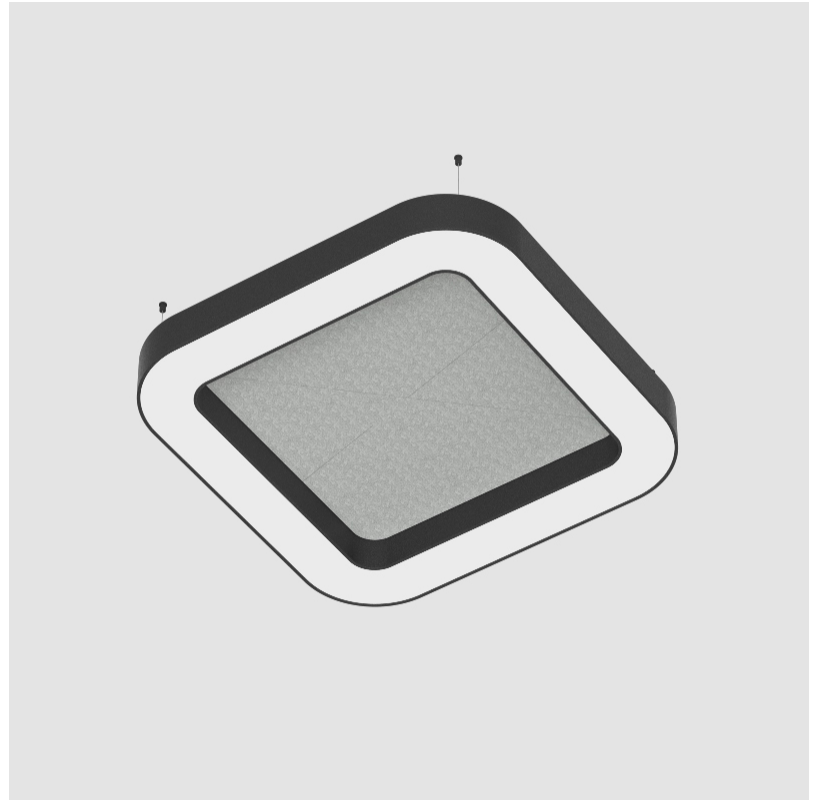

1. To build a product code in our configurator select the specify button on the base model # product page
2. To build a manual product code on this datasheet choose from the options listed below in blue font and add the suffix to the base model #

GENERAL

Series: Quantum Acoustic
Brand: Prolicht
Division: Architectural
Mounting Type: Suspension
Mounting Location: Ceiling
Subcategory: Acoustic

PHYSICAL

Shape: Round
Length (mm): 1100
Length (in): 43 ⁵/₁₆
Width (mm): 1100
Width (in): 43 ⁵/₁₆
Height (mm): 120
Height (in): 4 ³/₄
Light Distribution: Direct
Diffuser: PMMA - Opal / Micro-Prism
Fixture Finish: SSR / BKV / CWI / CRY / HAB / UFT / ITA / RUA / FTG / MYG / LOD / PUS / FRO / FUP / KIA / POP / BLS / SPG / MEY / GOH / GUM / CHC / COM / ABZ / JAG / OBR / MOS / ROR
Accent Finish: ANC / ASH / BNA / BTC / BZE / CEL / EGG / EVG / FOG / FOS / FST / FUA / IRI / IRO / KHA / LIC / LIM / MER / MSN / MUS / ONX / PEA / PLU / POL / PPY / RAY / ROY / RST / STE / SWD / TAN / TAU
Fixture Material: Aluminum
Cable Details: 2 000mm / 78 3/4" or 6 000mm / 236 1/4" Transparent Cable

ELECTRICAL

Lamp Type: LED (Zhaga Standard)
Input Wattage (W): 58.7

LED

Color Temperature (°K): 2700 / 3000 / 3500 / 4000
Max. Delivered Lumen (lm): 4979 / 5153 / 6051 / 5239
Nominal Lumen (lm): 7660 / 7928 / 9309 / 8060
CRI: >90 CRI
Lamp Life (hrs): 50000

OPTICAL

RATINGS AND CERTIFICATIONS

Certified By: CSA Certified to UL and CSA Standards
IP rating: IP20